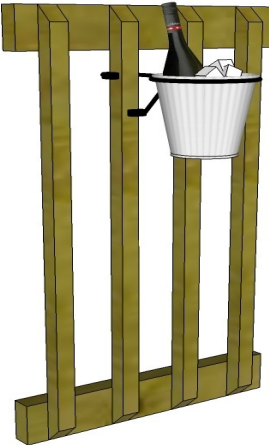

# Easy Installation

Place hooked end behind your deck picket.

1)

“Just Rock it to lock it” into place.

2)

Add dog bowls.

3)

Available in 6” and 8” sizes.

Universal Adapters provided to fit up to 5 different picket sizes.

Great for Ice buckets

Potted Plants

Bird Baths, or many other uses.

Also Try Rail Rokit brand Planter Brackets, Pot Extenders, and Bird Feeder Extenders.