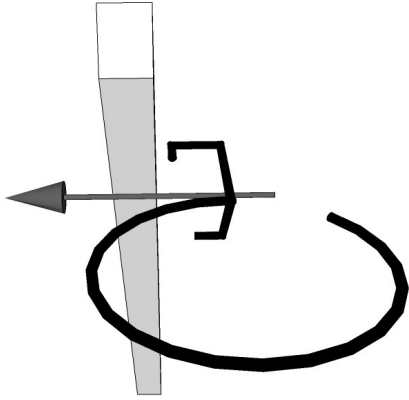

# Easy Installation

Place hooked end behind your deck picket.

1)

“Just Rock it to lock it” into place.

2)

Add dog bowls.

3)

Available in 6” and 8” sizes.

Universal Adapters provided to fit up to 5 different picket sizes.

Great for Ice buckets

Potted Plants

Bird Baths, or many other uses.

Also Try Rail Rokit brand Planter Brackets, Pot Extenders, and Bird Feeder Extenders.