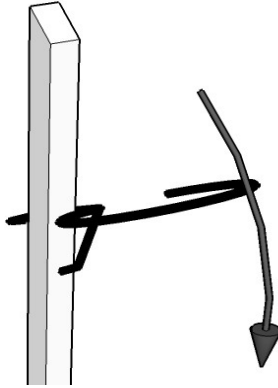

# Easy Installation

Place hooked end behind your deck picket.

1)

“Just Rock it to lock it” into place.

2)

Add dog bowls.

3)

Available in 6” and 8” sizes.

Universal Adapters provided to fit up to 5 different picket sizes.

Great for Ice buckets

Potted Plants

Bird Baths, or many other uses.

Also Try Rail Rokit brand Planter Brackets, Pot Extenders, and Bird Feeder Extenders.