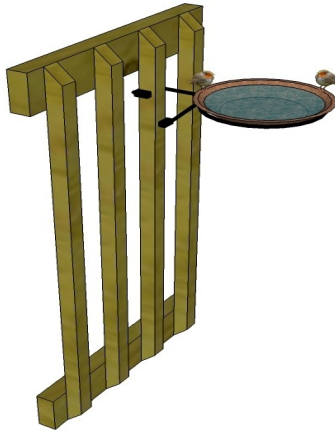

# Easy Installation

Place hooked end behind your deck picket.

1)

“Just Rock it to lock it” into place.

2)

Add dog bowls.

3)

Available in 6” and 8” sizes.

Universal Adapters provided to fit up to 5 different picket sizes.

Great for Ice buckets

Potted Plants

Bird Baths, or many other uses.

Also Try Rail Rokit brand Planter Brackets, Pot Extenders, and Bird Feeder Extenders.