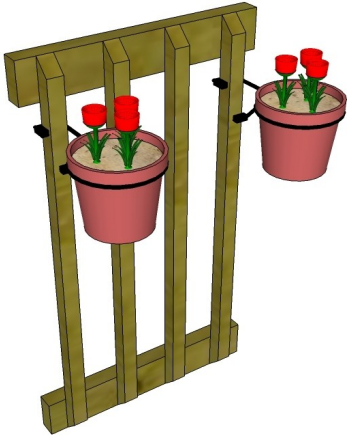

# Easy Installation

Place hooked end behind your deck picket.

1)

“Just Rock it to lock it” into place.

2)

Add dog bowls.

3)

Available in 6” and 8” sizes.

Universal Adapters provided to fit up to 5 different picket sizes.

Great for Ice buckets

Potted Plants

Bird Baths, or many other uses.

Also Try Rail Rokit brand Planter Brackets, Pot Extenders, and Bird Feeder Extenders.